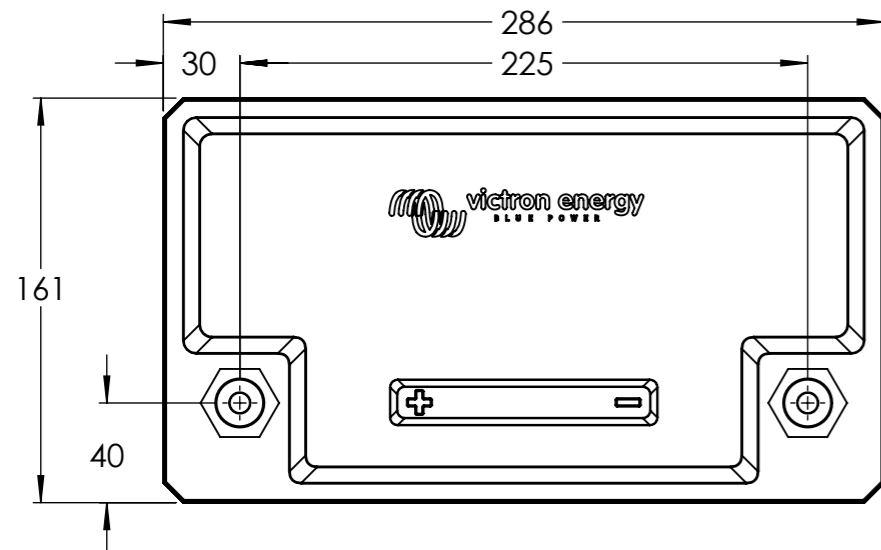

Dimension Drawing - LiFePO4 (Smart)

BAT512090410	LiFePO4 Battery 12.8V/90Ah Smart
BAT512110510	LiFePO4 Battery 12.8V/100Ah Smart

Dimensions in mm