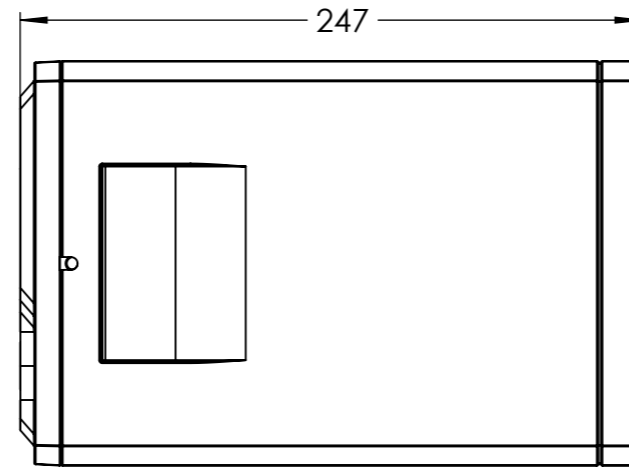

Dimension Drawing - LiFePO4 (Smart)

BAT512090410	LiFePO4 Battery 12.8V/90Ah Smart
BAT512110510	LiFePO4 Battery 12.8V/100Ah Smart

Dimensions in mm