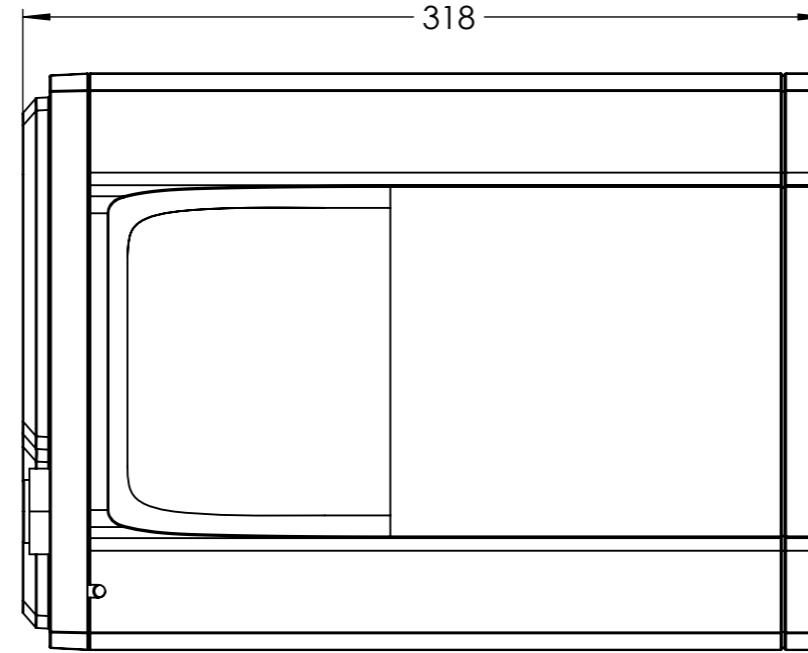

Dimension Drawing - LiFePO4 (Smart)

BAT512116410

LiFePO4 Battery 12.8V/160Ah Smart

Dimensions in mm

victron energy
BLUE POWER