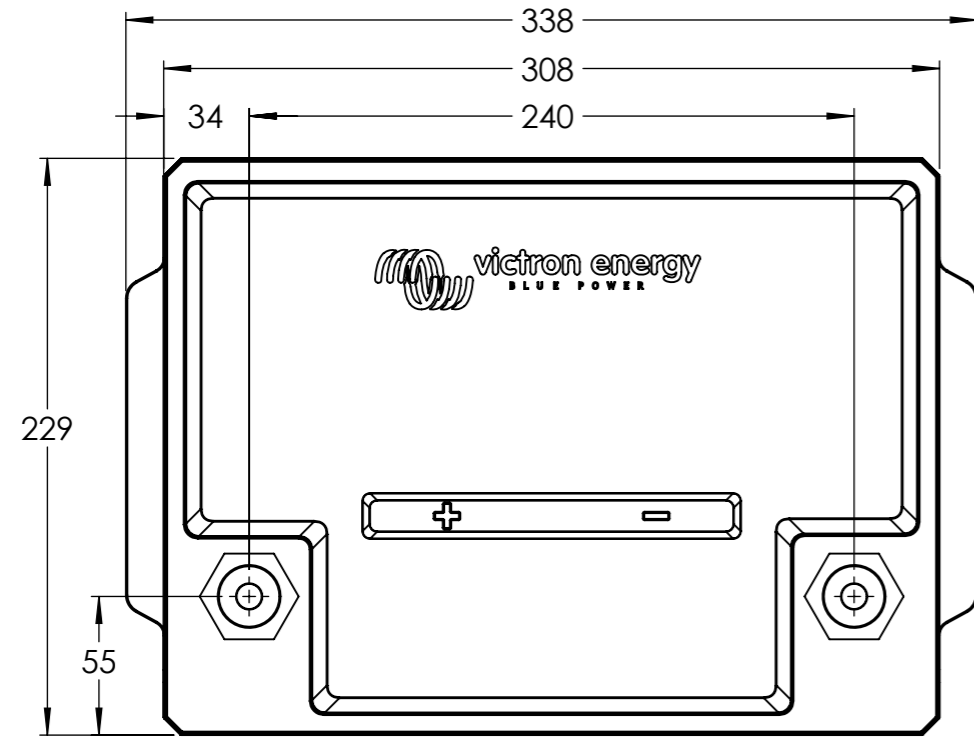

Dimension Drawing - LiFePO4 (Smart)

BAT512116410

LiFePO4 Battery 12.8V/160Ah Smart

Dimensions in mm

victron energy
BLUE POWER